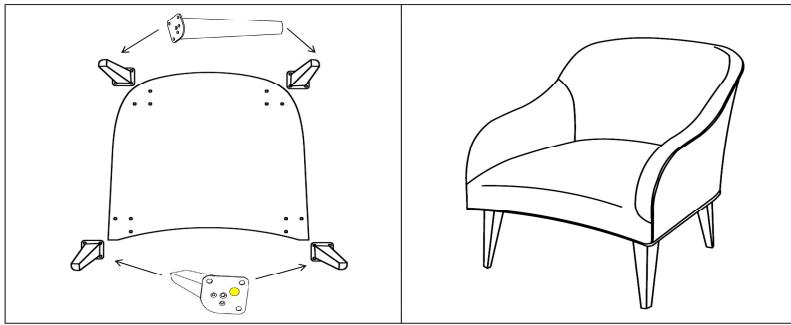

assembly instructions

S330

packaging

units per lot	1
cbm (m3) / gross weight (Kg)	0,297 / 17,6
nº of boxes	2

box 1	LOBCWQ06 - 1
description	LOBBY Armchair body f/cowboy green
description box	FRAME
height x width x depth (cm)	79 x 55 x 67
cbm (m3) / gross weight (Kg) / net weight (Kg)	0,291 / 13,1 / 12,1

box 2	LOBLEG1 - 2
description	LOBBY Set wood leg black color
description box	LEGS
height x width x depth (cm)	15 x 28 x 15
cbm (m3) / gross weight (Kg) / net weight (Kg)	0,006 / 4,5 / 3,6

box 3	
description	
description box	
height x width x depth (cm)	x x
cbm (m3) / gross weight (Kg) / net weight (Kg)	/ /