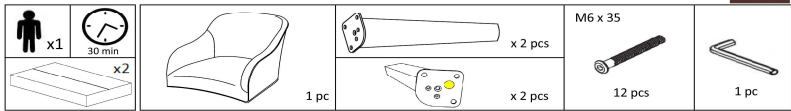

assembly instructions

S330

packaging

units per lot	1
cbm (m3) / gross weight (Kg)	0,297 / 17,6
nº of boxes	2

box 1	LOBCWQ06 - 1
description	LOBBY Armchair body f/cowboy green
description box	FRAME
height x width x depth (cm)	79 x 55 x 67
cbm (m3) / gross weight (Kg) / net weight (Kg)	0,291 / 13,1 / 12,1

box 2	LOBLEG1 - 2
description	LOBBY Set wood leg black color
description box	LEGS
height x width x depth (cm)	15 x 28 x 15
cbm (m3) / gross weight (Kg) / net weight (Kg)	0,006 / 4,5 / 3,6

box 3	
description	
description box	
height x width x depth (cm)	x x
cbm (m3) / gross weight (Kg) / net weight (Kg)	/ /